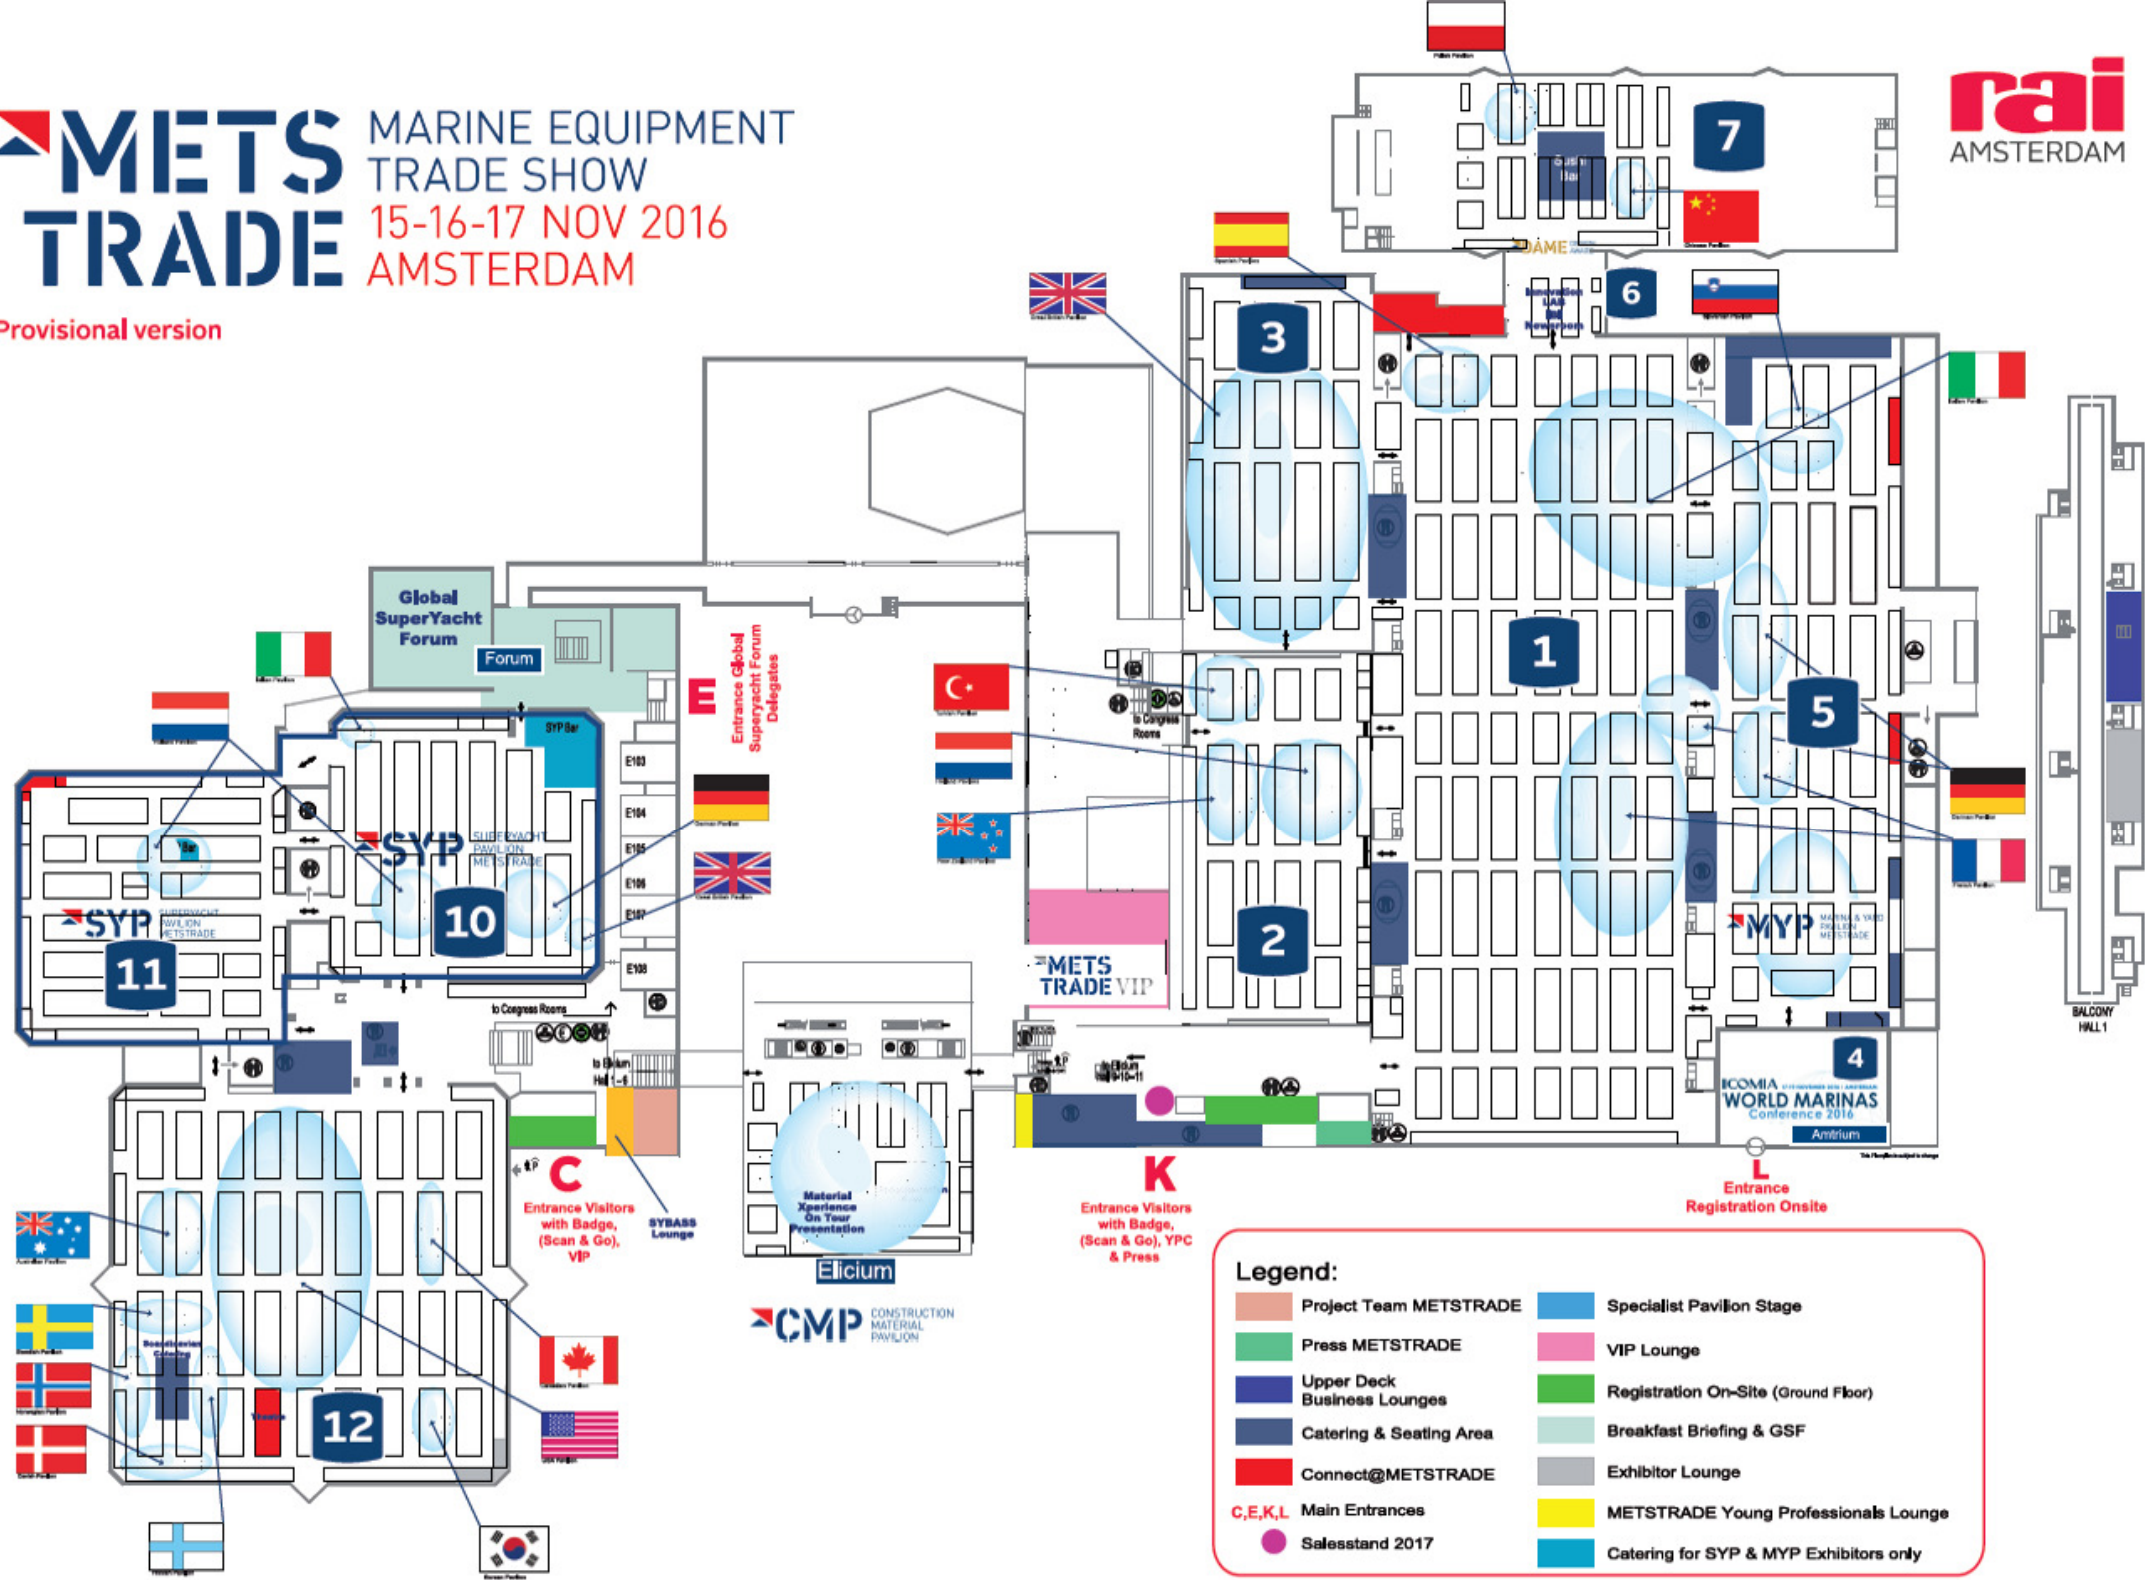

METS TRADE

MARINE EQUIPMENT
TRADE SHOW
15-16-17 NOV 2016
AMSTERDAM

Provisional version

Legend:

Project Team METSTRADE	Specialist Pavilion Stage
Press METSTRADE	VIP Lounge
Upper Deck Business Lounges	Registration On-Site (Ground Floor)
Catering & Seating Area	Breakfast Briefing & GSF
Connect@METSTRADE	Exhibitor Lounge
C,E,K,L Main Entrances	METSTRADE Young Professionals Lounge
Salesstand 2017	Catering for SYP & MYP Exhibitors only